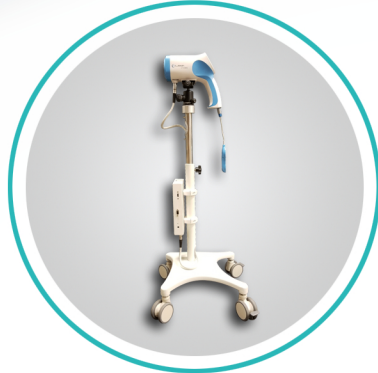

LT-300 HD

High Definition Digital Video Colposcope

Features

- ⌘ SONY digital camera
- ⌘ 2.38 Mega Pixels
- ⌘ Mini LCD viewing screen
- ⌘ Adjustable LED lights
- ⌘ Progressive green filter
- ⌘ Auto and manual focus
- ⌘ Handheld remote
- ⌘ Foot pedal for hands-free image capture

Vertical Stand

Swing Arm

Specifications

Camera	SD: CMOS	HD: SONY Exmor CMOS
Mega Pixels	SD: 2MP	HD: 2.38MP
Magnification	SD: Optical: 1-20X, Digital: 1-30X HD: Optical: 1-30X, Digital: 1-120X	
Visual Angle	360° camera rotation	
Working Distance	SD: 7.1-14.9in	HD: 5.1-15.7in
Video Output	TV: HDMI	Computer: USB 3.0
Green Filter	Progressive green filter offers a wider range of contrast	
Focus	Automatic and manual focus	
Image Freeze	Image freeze on screen available with remote, foot pedal, or on camera	
Remote	Remote minimizes motion while adjusting the image	
Battery	Can work up to 4.5 hours using battery power	
Foot Pedal	Foot pedal available for hands free picture and video	