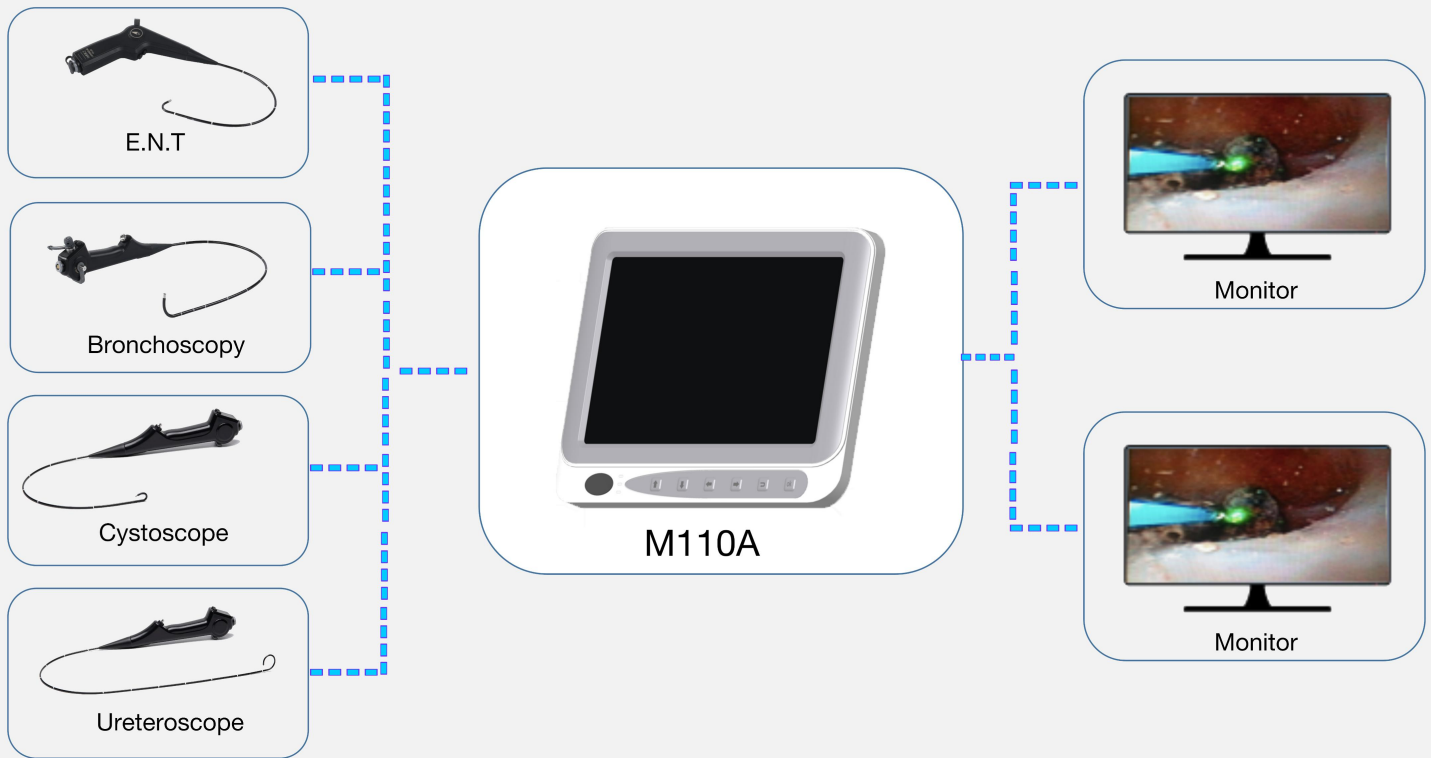

weseemed
medical technology

M110A

VIDEO PROCESSOR

Main Feature

Multiple types of endoscopes can be connected, plug and play, convenient and fast.

Dual HDMI ports can connect two medical monitors at the same time, which is convenient for multiple people to watch the teaching.

Image

■ Display resolution	1280×800
■ White Balance	Auto white balance
■ Power Supply	Open-use
■ Basic Function	Taking photo and video
■ Replays Function	Checking recorded photos or videos
■ Storage Mode	SD card
■ Video Output	Provide HDMI and other signal output methods